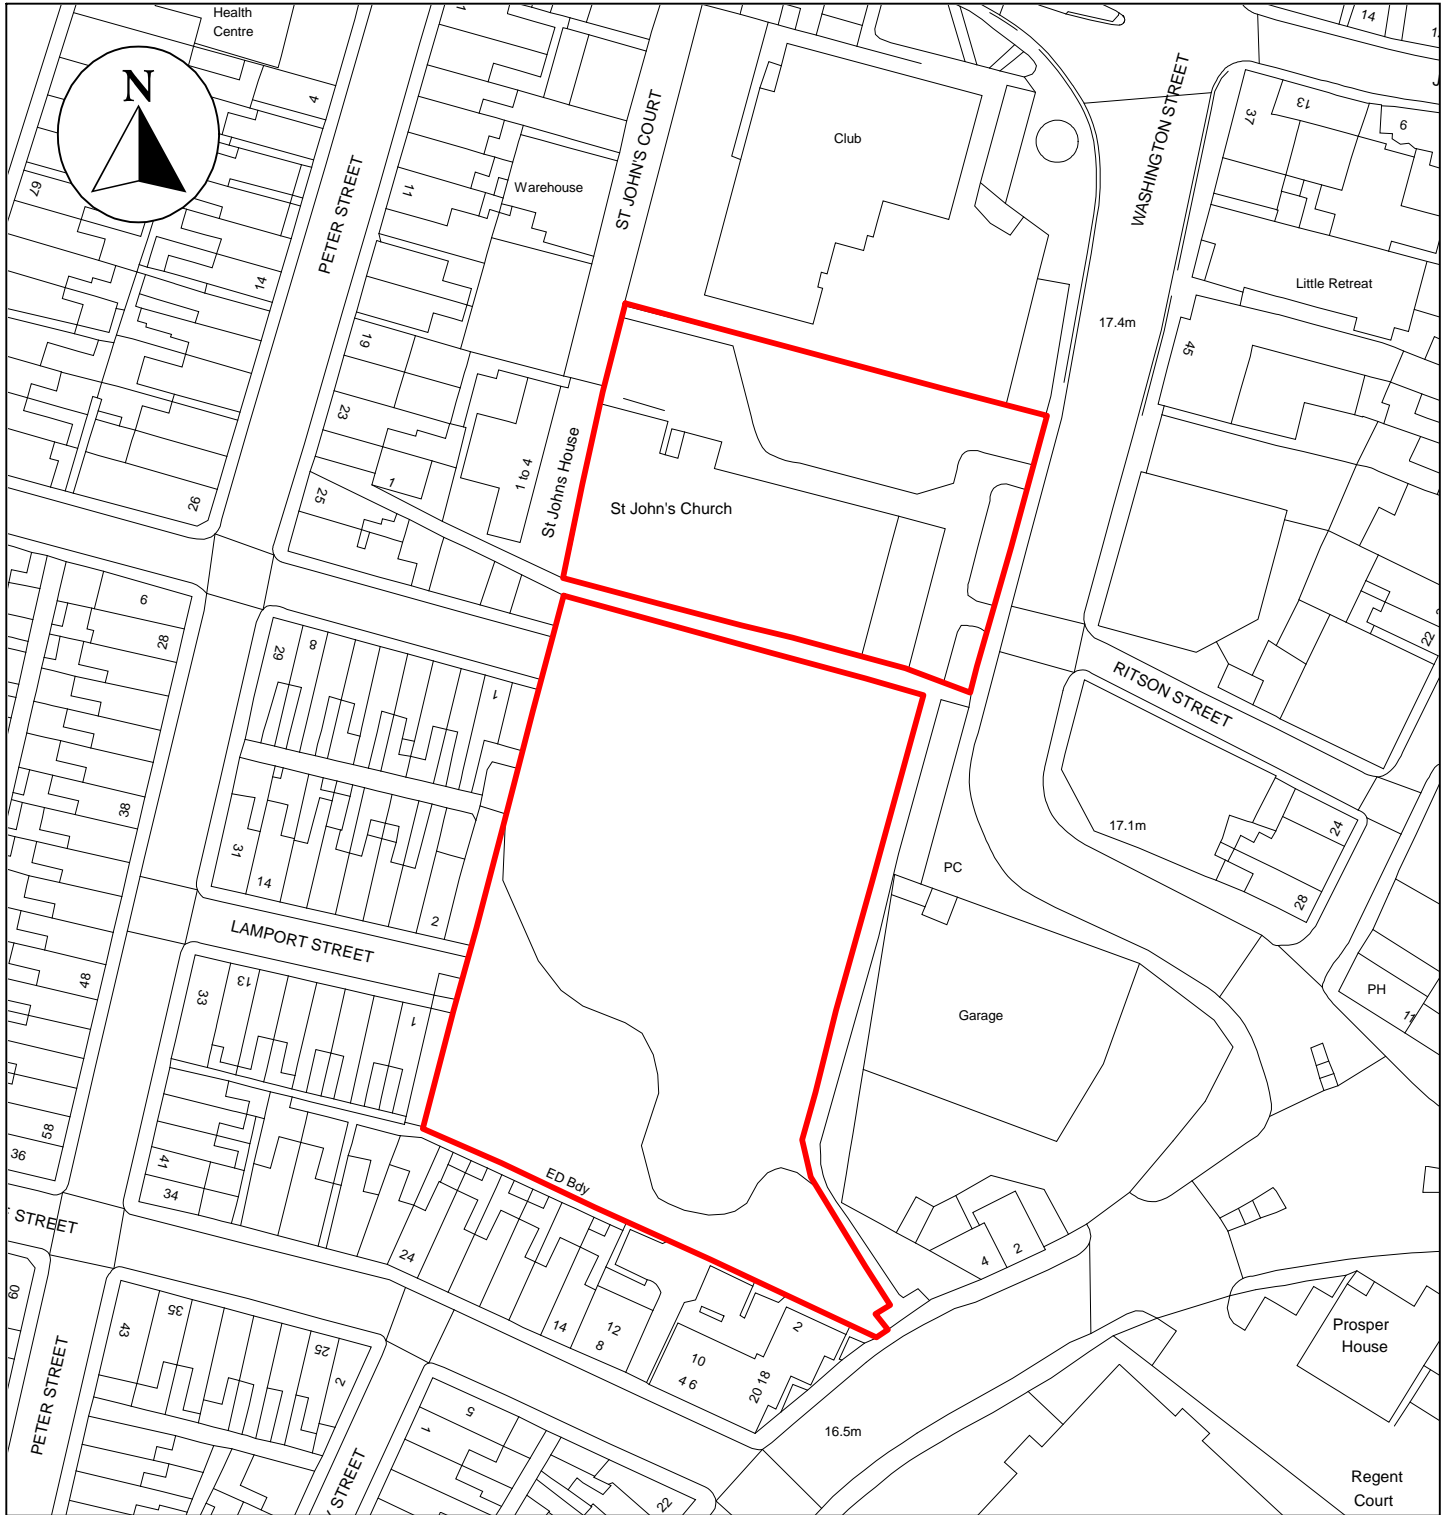

Public Space Protection Order Cumberland Council 2024

ANTI-SOCIAL BEHAVIOUR CRIME AND
POLICING ACT 2014

St John's Church and Graveyard, Workington, CA14 3DS

Neighbourhoods
Education and Enforcement
Allerdale House
Workington
CA14 3YJ

Scale: 1 : 1,000
Date: February 2024

©crown copyright database rights 2024
ordnance survey AC0000861732